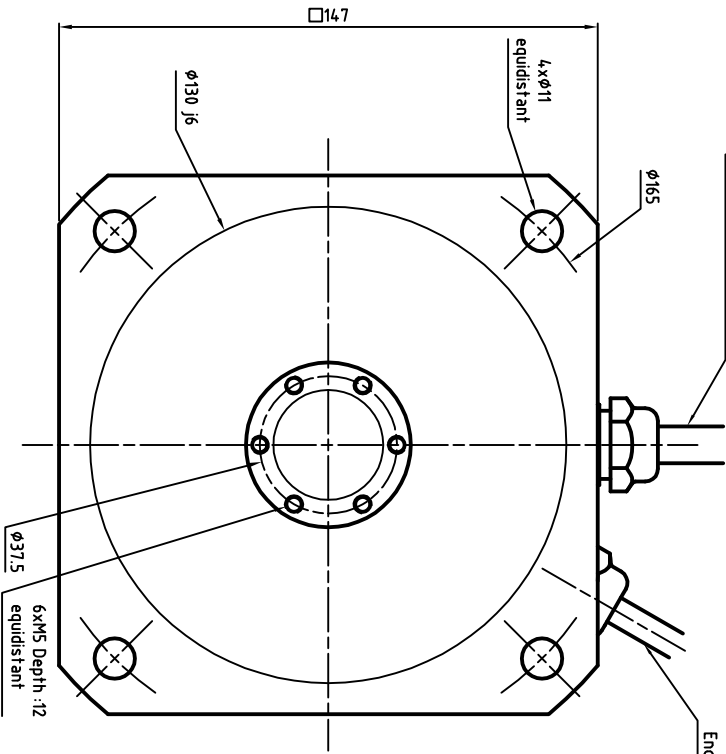

Power cable diameter and section depends on rated current
 U : Phase 1
 V : Phase 2
 W : Phase 3
 Green/Yellow : Ground

ENCODER SIGNAL COLORS

Wires colors	ERN180	ECN113
White	0V	Up
Brown	Up	0V
Green	A+	A+
Yellow	A-	A-
Pink	B-	B-
Grey	B+	B+
Blue	R+	DATA+
Red	R-	DATA-
Black	Thermal	CLOCK+
Violet	Thermal	CLOCK-
Grey/Pink	N/A	Thermal
Red/Blue	N/A	Thermal