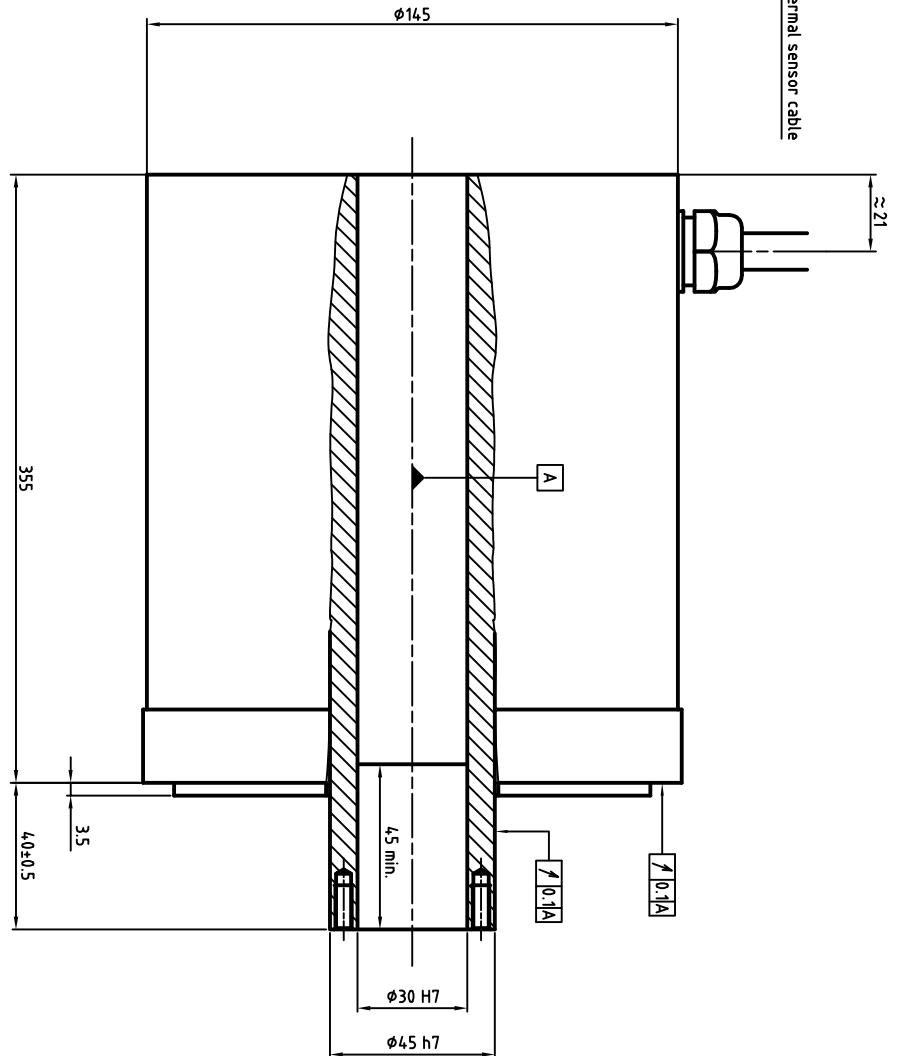

Power cable diameter and section depends on rated current
 U : Phase 1
 V : Phase 2
 W : Phase 3
 Green/Yellow : Ground

ENCODER SIGNAL COLORS

Wires colors	ERN180	ECN113
White	0V	Up
Brown	Up	0V
Green	A+	A+
Yellow	A-	A-
Pink	B-	B-
Grey	B+	B+
Blue	R+	DATA+
Red	R-	DATA-
Black	Thermal	CLOCK+
Violet	Thermal	CLOCK-
Grey/Pink	N/A	Thermal
Red/Blue	N/A	Thermal